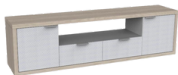

THE MODELS

TV CABINET

Dimension : W1800 X D388 X H492 mm
Gross Weight: 45.33 kg
CBM: 0.1537 m³