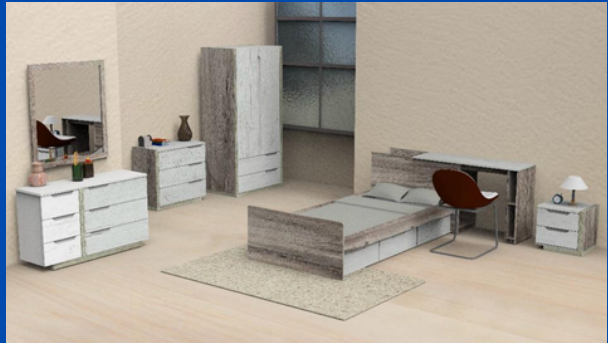

NEW

RUBY SERIES