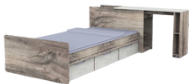

BED WITH SLIDING TABLE

Dimension : W1200 X D2451 X H750 mm
Gross Weight: 121.53 kg
CBM: 0.2936 m³